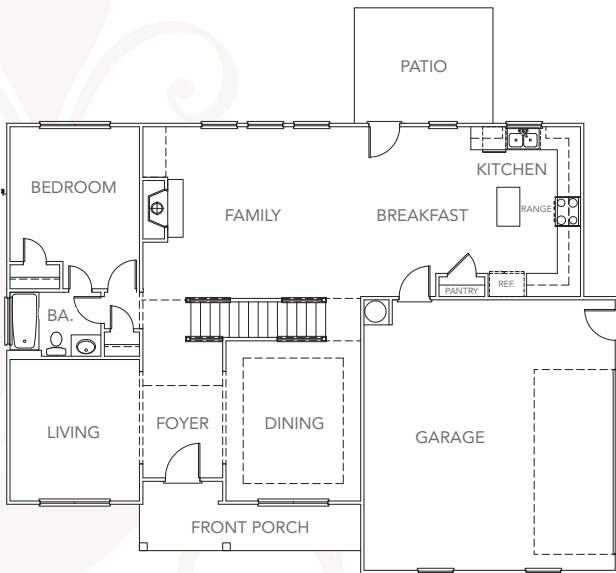

ELEVATION A

*See reverse for additional elevations.*

## Chestatee

4 BR / 3 BA

This traditional plan offers formal living and dining, kitchen with island open to oversized family room and guest bed/ bath on main floor. Upstairs offers master with luxurious bath, 2 large secondary bedrooms and a loft.

FIRST FLOOR

SECOND FLOOR