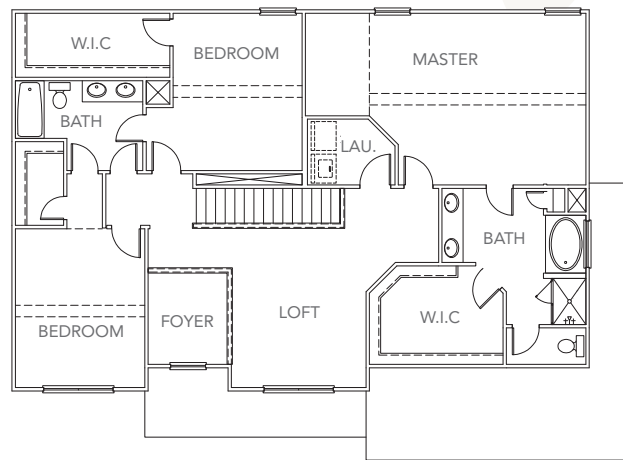

ELEVATION A

*See reverse for additional elevations.*

## Chestatee

4 BR / 3 BA

This traditional plan offers formal living and dining, kitchen with island open to oversized family room and guest bed/ bath on main floor. Upstairs offers master with luxurious bath, 2 large secondary bedrooms and a loft.

FIRST FLOOR

SECOND FLOOR