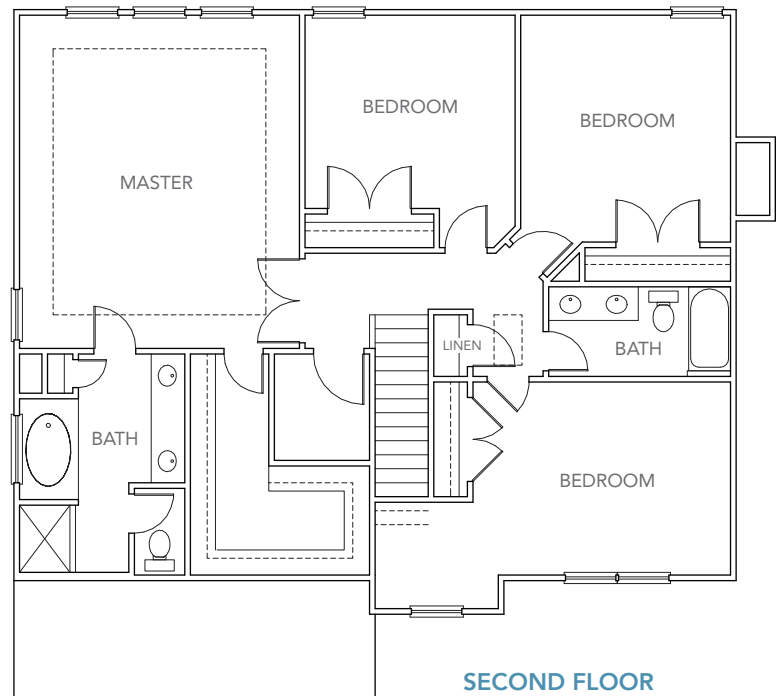

The Lanier

4 BR / 2.5 BA | 2,654 sq ft

FIRST FLOOR

SECOND FLOOR

All information believed to be accurate but not warranted. Pricing and specifications subject to change without notice. Sales and Marketing by Beacon Realty of Georgia. Equal Housing Opportunity.