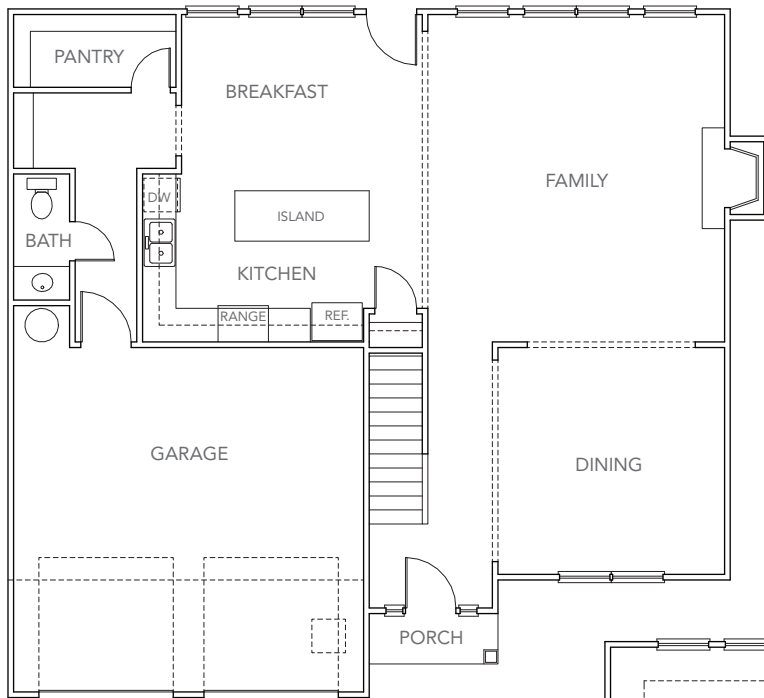

The Lanier

4 BR / 2.5 BA | 2,654 sq ft

FIRST FLOOR

SECOND FLOOR

All information believed to be accurate but not warranted. Pricing and specifications subject to change without notice. Sales and Marketing by Beacon Realty of Georgia. Equal Housing Opportunity.