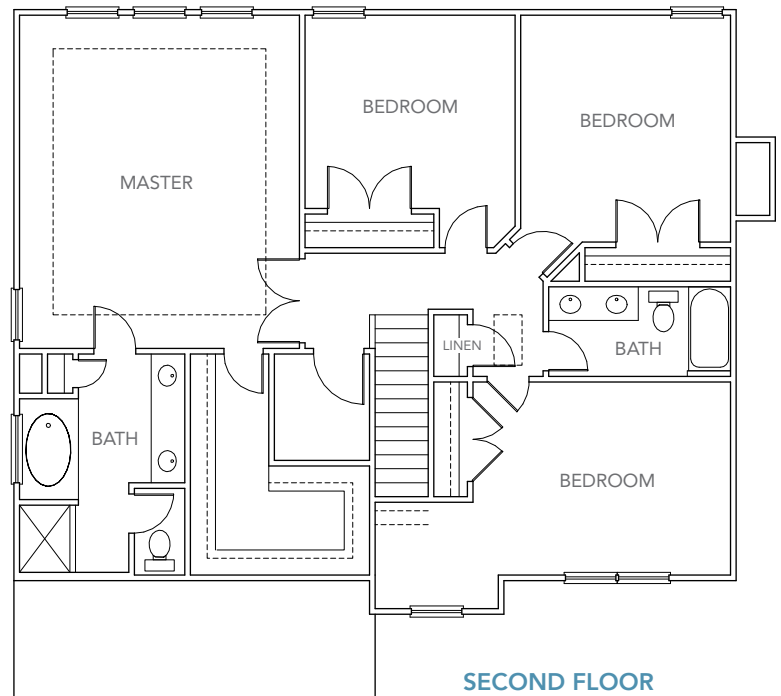

The Lanier

4 BR / 2.5 BA | 2,654 sq ft

FIRST FLOOR

SECOND FLOOR

All information believed to be accurate but not warranted. Pricing and specifications subject to change without notice. Sales and Marketing by Beacon Realty of Georgia. Equal Housing Opportunity.