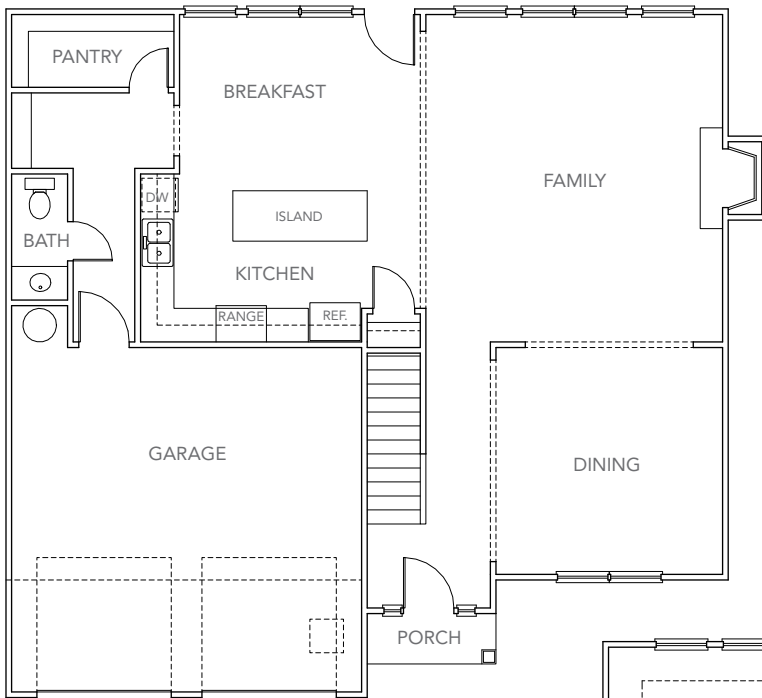

The Lanier

4 BR / 2.5 BA | 2,654 sq ft

FIRST FLOOR

SECOND FLOOR

All information believed to be accurate but not warranted. Pricing and specifications subject to change without notice. Sales and Marketing by Beacon Realty of Georgia. Equal Housing Opportunity.